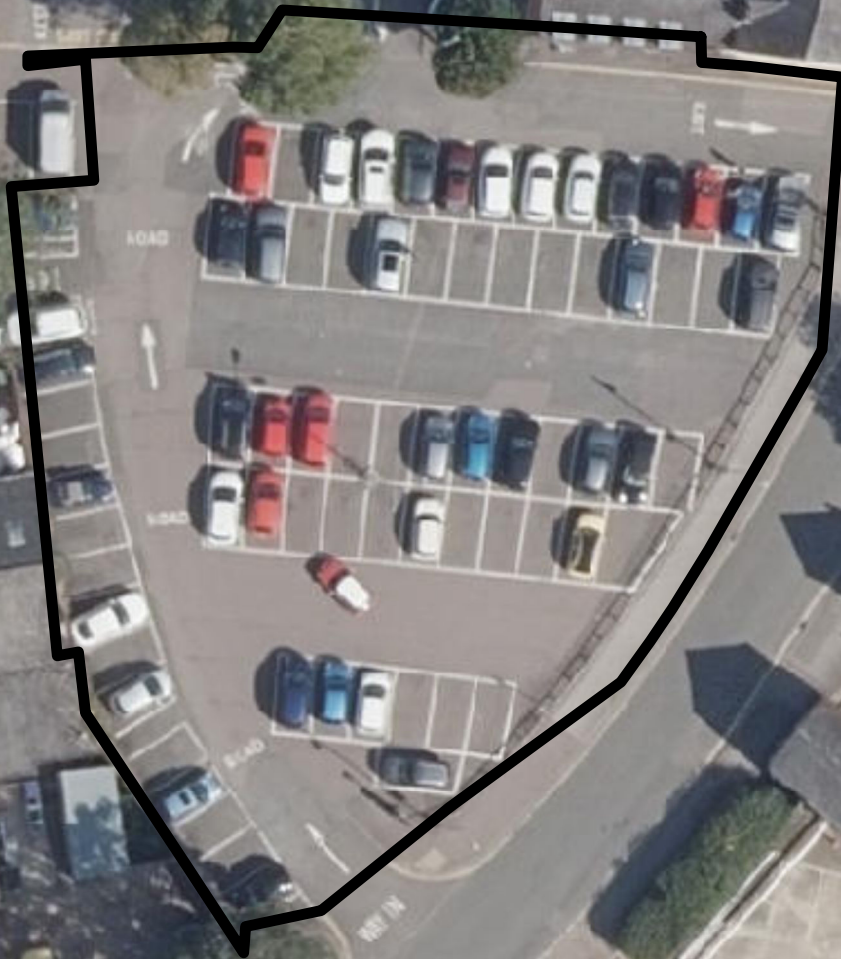

21/04037/F

Calthorpe Street West Short Stay Car Park
Calthorpe Street
Banbury
OX16 5EX

1:450

© Crown Copyright and database right 2022. Ordnance Survey 100018504

Cherwell
DISTRICT COUNCIL
NORTH OXFORDSHIRE